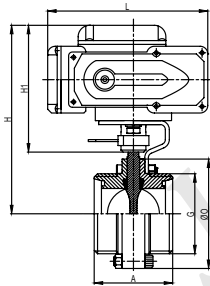

Sanitary Butterfly Valve

Our Core Values: Team, Details, Altruism, Innovation and Embrace Change.

JOV-BFHPS-33-D

Pneumatic Sanitary Butterfly Valve

Size	ØO	G	A	Dc	H	H1
DN15	78.0	Rd34×1/8"	66.0	85.0	222.0	180.5
DN20	78.0	Rd44×1/6"	66.0	85.0	222.0	180.5
DN25	78.0	Rd52×1/6"	68.0	85.0	222.0	180.5
DN32	86.0	Rd58×1/6"	68.0	85.0	226.0	180.5
DN40	90.0	Rd65×1/6"	72.0	85.0	228.0	180.5
DN50	106.0	Rd78×1/6"	76.0	85.0	236.0	180.5
DN65	124.0	Rd95×1/6"	80.0	85.0	245.0	180.5
DN80	139.0	Rd110×1/4"	90.0	85.0	253.0	180.5
DN100	159.0	Rd130×1/4"	100.0	85.0	263.0	180.5
DN125	185.0	Rd160×1/4"	143.0	133.0	415.0	298.0
DN150	215.0	Rd190×1/4"	160.0	133.0	430.0	298.0

Electric Sanitary Butterfly Valve

JOV-BFHE-33-D

Size	ØO	G	A	L	H	H1
DN15	78.0	Rd34×1/8"	66.0	175.5	170.0	131.0
DN20	78.0	Rd44×1/6"	66.0	175.5	170.0	131.0
DN25	78.0	Rd52×1/6"	68.0	175.5	170.0	131.0
DN32	86.0	Rd58×1/6"	68.0	175.5	174.0	131.0
DN40	90.0	Rd65×1/6"	72.0	175.5	176.0	131.0
DN50	106.0	Rd78×1/6"	76.0	175.5	184.0	131.0
DN65	124.0	Rd95×1/6"	80.0	208.0	207.0	145.0
DN80	139.0	Rd110×1/4"	90.0	208.0	214.5	145.0
DN100	159.0	Rd130×1/4"	100.0	208.0	224.5	145.0
DN125	185.0	Rd160×1/4"	143.0	208.0	237.5	145.0
DN150	215.0	Rd190×1/4"	160.0	208.0	252.5	145.0