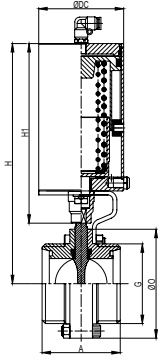

Sanitary Butterfly Valve

Our Core Values: Team, Details, Altruism, Innovation and Embrace Change.

JOV-BFHPS-33-D

Pneumatic Sanitary Butterfly Valve

Size	ØO	G	A	Dc	H	H1
DN15	78.0	Rd34×1/8"	66.0	85.0	222.0	180.5
DN20	78.0	Rd44×1/6"	66.0	85.0	222.0	180.5
DN25	78.0	Rd52×1/6"	68.0	85.0	222.0	180.5
DN32	86.0	Rd58×1/6"	68.0	85.0	226.0	180.5
DN40	90.0	Rd65×1/6"	72.0	85.0	228.0	180.5
DN50	106.0	Rd78×1/6"	76.0	85.0	236.0	180.5
DN65	124.0	Rd95×1/6"	80.0	85.0	245.0	180.5
DN80	139.0	Rd110×1/4"	90.0	85.0	253.0	180.5
DN100	159.0	Rd130×1/4"	100.0	85.0	263.0	180.5
DN125	185.0	Rd160×1/4"	143.0	133.0	415.0	298.0
DN150	215.0	Rd190×1/4"	160.0	133.0	430.0	298.0

Electric Sanitary Butterfly Valve

JOV-BFHE-33-D

Size	ØO	G	A	L	H	H1
DN15	78.0	Rd34×1/8"	66.0	175.5	170.0	131.0
DN20	78.0	Rd44×1/6"	66.0	175.5	170.0	131.0
DN25	78.0	Rd52×1/6"	68.0	175.5	170.0	131.0
DN32	86.0	Rd58×1/6"	68.0	175.5	174.0	131.0
DN40	90.0	Rd65×1/6"	72.0	175.5	176.0	131.0
DN50	106.0	Rd78×1/6"	76.0	175.5	184.0	131.0
DN65	124.0	Rd95×1/6"	80.0	208.0	207.0	145.0
DN80	139.0	Rd110×1/4"	90.0	208.0	214.5	145.0
DN100	159.0	Rd130×1/4"	100.0	208.0	224.5	145.0
DN125	185.0	Rd160×1/4"	143.0	208.0	237.5	145.0
DN150	215.0	Rd190×1/4"	160.0	208.0	252.5	145.0